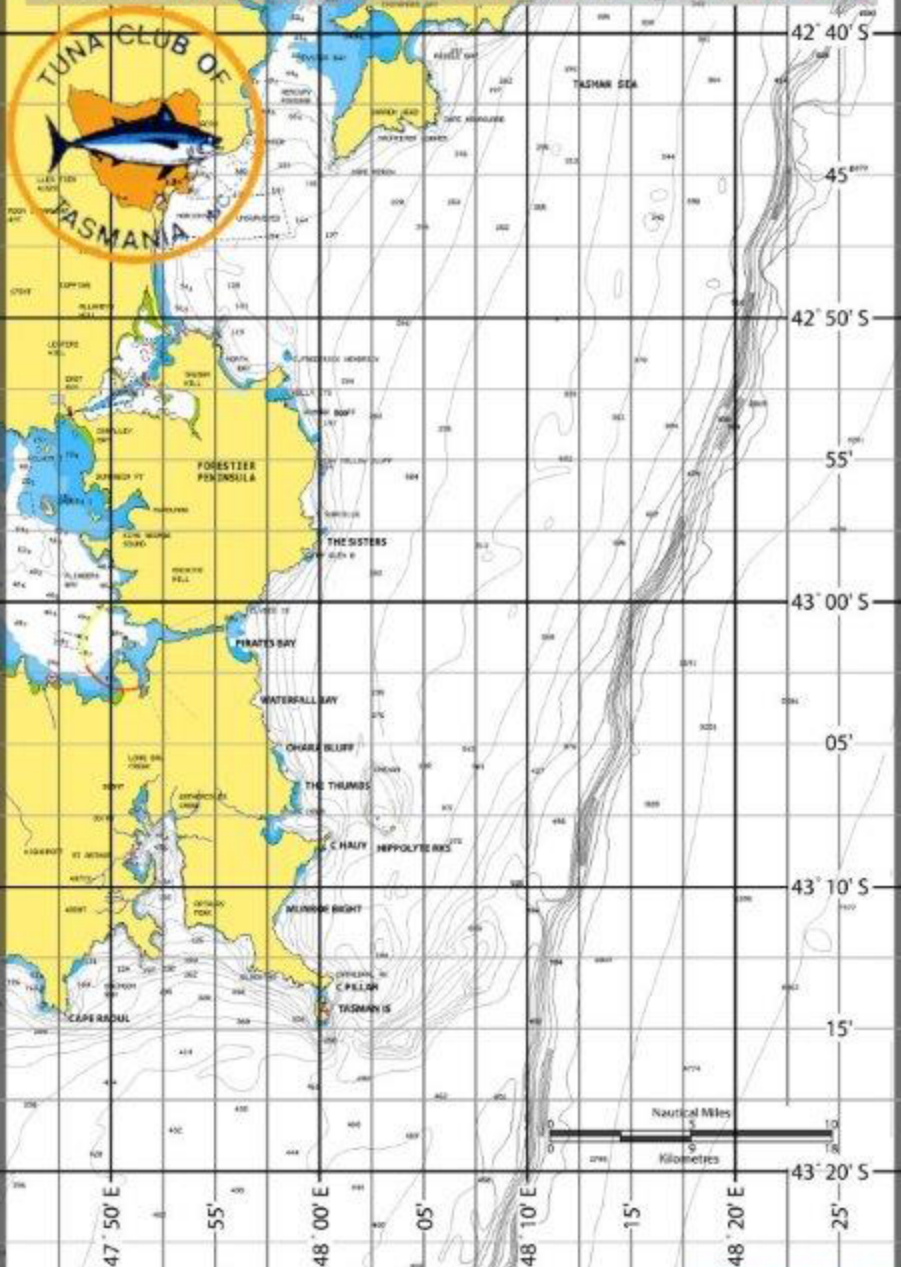

**\*\*WARNING: THIS CHART IS NOT TO BE USED FOR NAVIGATIONAL PURPOSES\*\***

(Chart Datum : WGS 84)

ALPHA BRAVO CHARLIE DELTA ECHO FOXTROT GOLF HOTEL INDIA JULIET KILO LIMA MIKE NOVEMBER N OSCAR PAPA QUEBEC